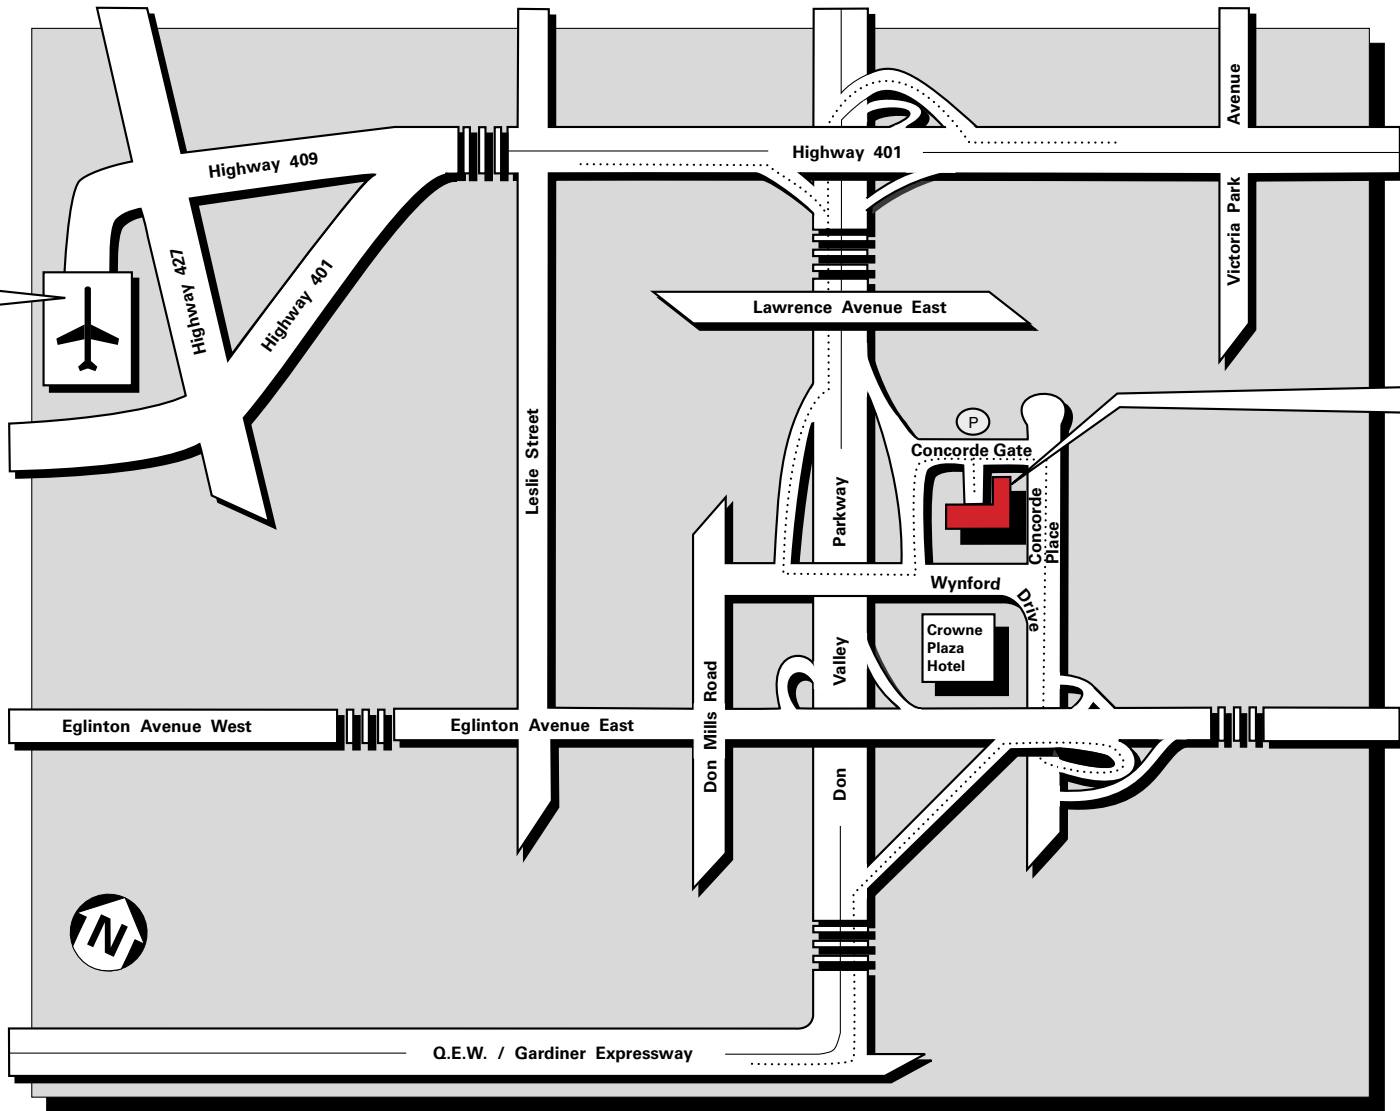

From Lester B. Pearson International Airport, follow signs to Highway 401 East

Dick Engineering  
1 Concorde Gate  
Suite 500  
Toronto, Ontario  
(416) 391-2322